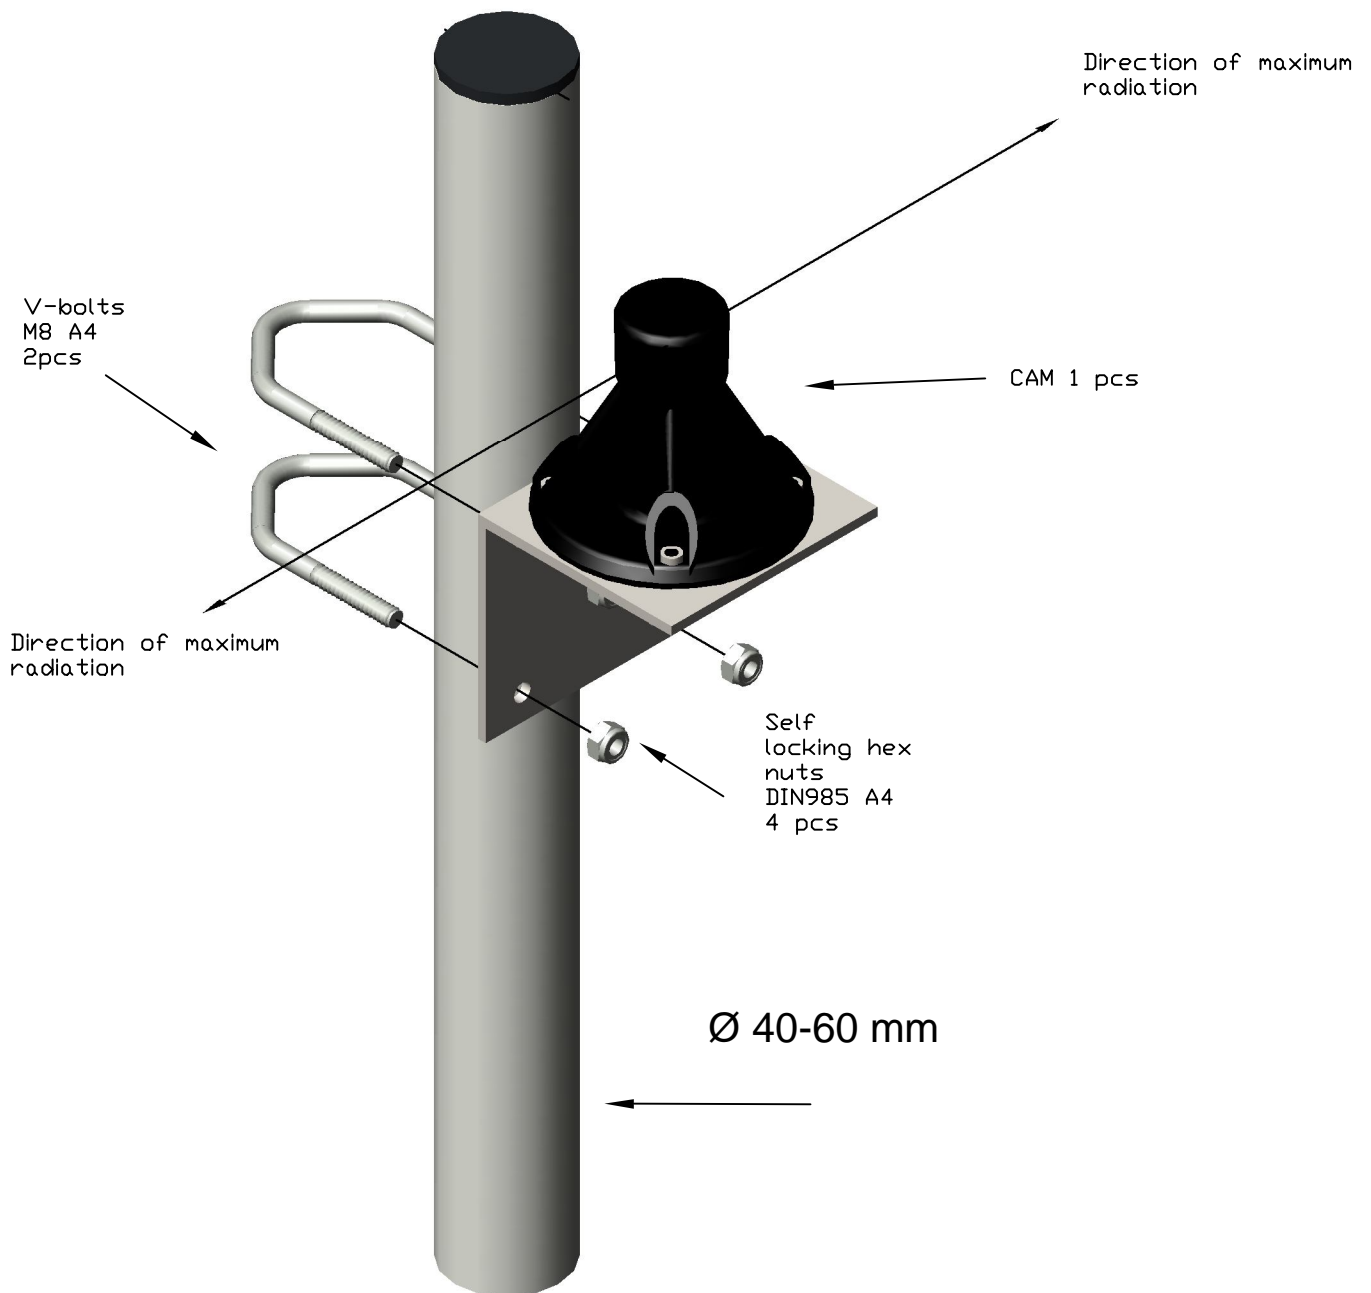

# ComAnt CAM bidirectional Installation instruction

For proper weather protection all connectors and cable junctions should be covered by self-amalgamating tape or equivalent